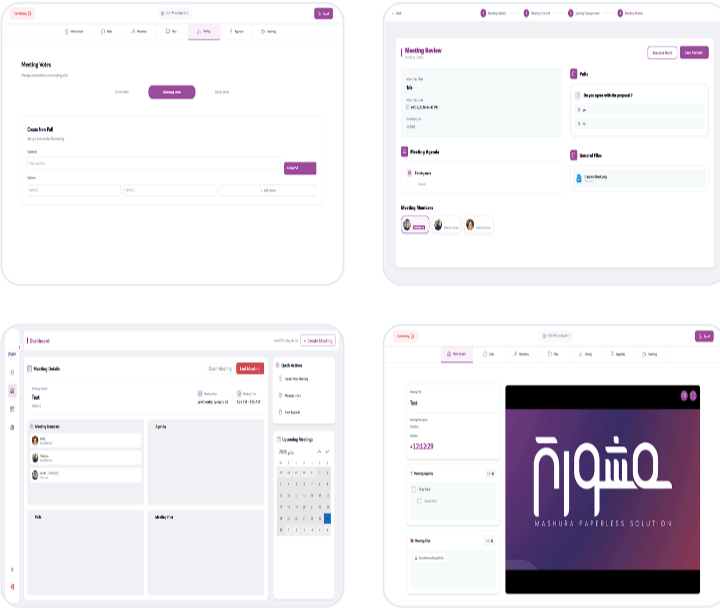

Mashura Voting Module

A specialized security layer for high-stakes consensus, real-time vote tracking, and audit visualization.

PLATFORM INTERFACES

CORE CAPABILITIES

- ✓ **Secure Balloting**
Multiple voting methods including anonymous, weighted, and open formats.
- ✓ **Instant Visualization**
Live results rendering with advanced charts and consensus tracking.
- ✓ **Audit Trail**
Immutable logs of all voting actions for legal and compliance requirements.
- ✓ **Stakeholder Weighting**
Dynamic adjustment of voting power based on organizational structure.

HARDWARE SPECIFICATIONS

PART NUMBER	TR-M-VO96
PROCESSING UNIT	Quad-Core Secure ARM Architecture
DISPLAY CONFIGURATION	10.1-inch Ultra-HD Multi-Touch Panel
CHASSIS MATERIAL	Aerospace-Grade Aluminum with Anti-Microbial Finish
AUTHENTICATION	Multi-Factor (Biometric, NFC, & Secure Token)
CONNECTIVITY	Encrypted Wi-Fi 6E, Dual Gigabit Ethernet, Bluetooth 5.3