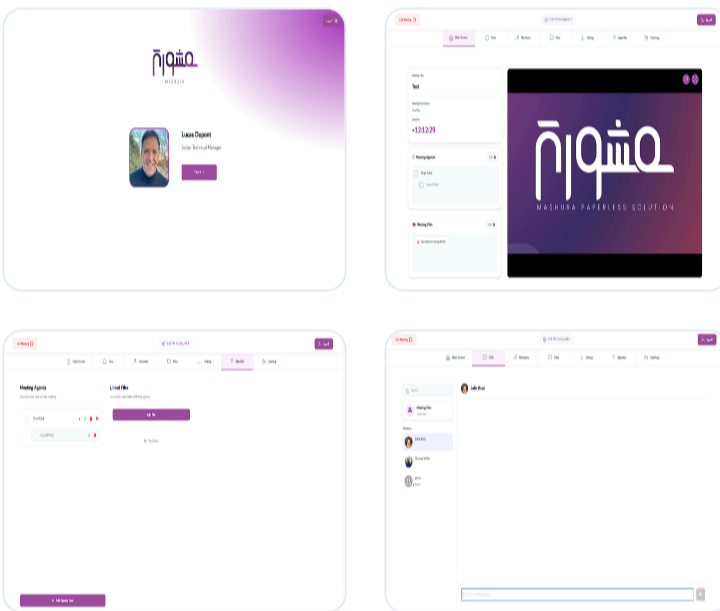

Mashura Member Interface

A real-time participation interface focused on the immersive meeting experience for participants.

PLATFORM INTERFACES

CORE CAPABILITIES

- ✓ **Agenda Tracking**
Real-time synchronization with the active meeting flow and discussion points.
- ✓ **Secure File Access**
Instant access to encrypted meeting documents and presentation materials.
- ✓ **Interactive Discussion**
Direct participation via digital discussion boards and floor-request modules.
- ✓ **Live Voting**
Secure participation in real-time polls and consensus-building exercises.

HARDWARE SPECIFICATIONS

PART NUMBER	TR-M-U96
PROCESSING UNIT	Quad-Core Secure ARM Architecture
DISPLAY CONFIGURATION	10.1-inch Ultra-HD Multi-Touch Panel
CHASSIS MATERIAL	Aerospace-Grade Aluminum with Anti-Microbial Finish
AUTHENTICATION	Multi-Factor (Biometric, NFC, & Secure Token)
CONNECTIVITY	Encrypted Wi-Fi 6E, Dual Gigabit Ethernet, Bluetooth 5.3