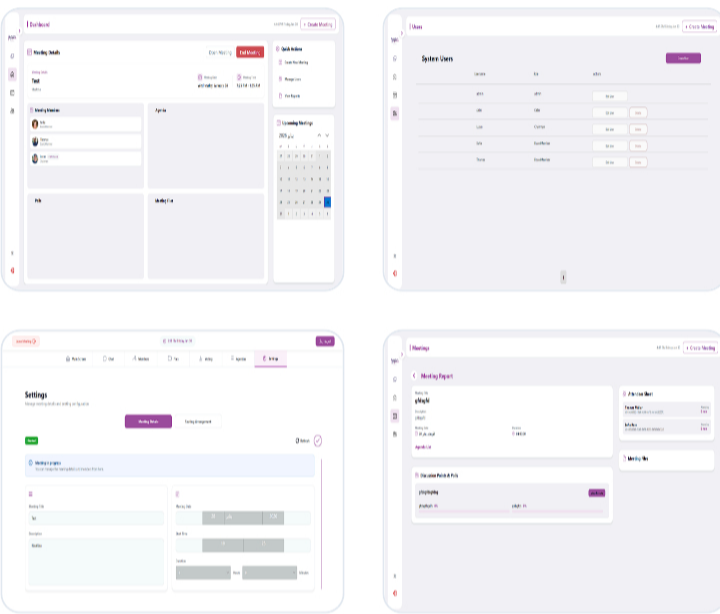

# Mashura Admin Dashboard

A high-level command center for system configuration, meeting orchestration, and detailed analytics.

## PLATFORM INTERFACES

## CORE CAPABILITIES

- ✓ **System Configuration**  
Total control over meeting details, participants, and session parameters.
- ✓ **User Orchestration**  
Granular role-based access control and member directory management.
- ✓ **Reporting & Analytics**  
Deep-dive reporting on meeting outcomes, attendance, and system health.
- ✓ **Voting Configuration**  
Advanced setup of voting rules, weights, and consensus thresholds.

## HARDWARE SPECIFICATIONS

<b>PART NUMBER</b>	TR-M-AD96
<b>PROCESSING UNIT</b>	Quad-Core Secure ARM Architecture
<b>DISPLAY CONFIGURATION</b>	10.1-inch Ultra-HD Multi-Touch Panel
<b>CHASSIS MATERIAL</b>	Aerospace-Grade Aluminum with Anti-Microbial Finish
<b>AUTHENTICATION</b>	Multi-Factor (Biometric, NFC, & Secure Token)
<b>CONNECTIVITY</b>	Encrypted Wi-Fi 6E, Dual Gigabit Ethernet, Bluetooth 5.3